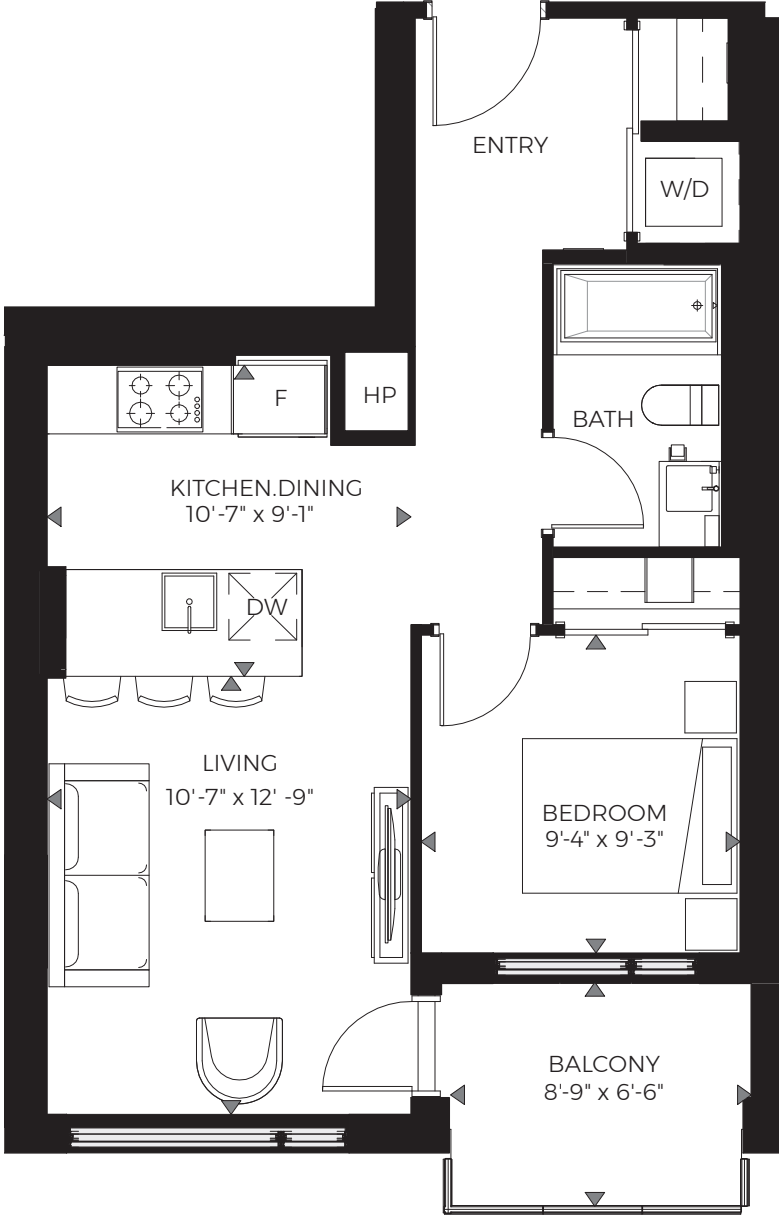

BEAM

1 BEDROOM / 565 sq.ft. / BALCONY / 58 sq.ft.

UNITS 319-919

LIVINGATLUMA.CA

Does not include furniture. All dimensions and specifications are subject to change without notice. E.&O.E