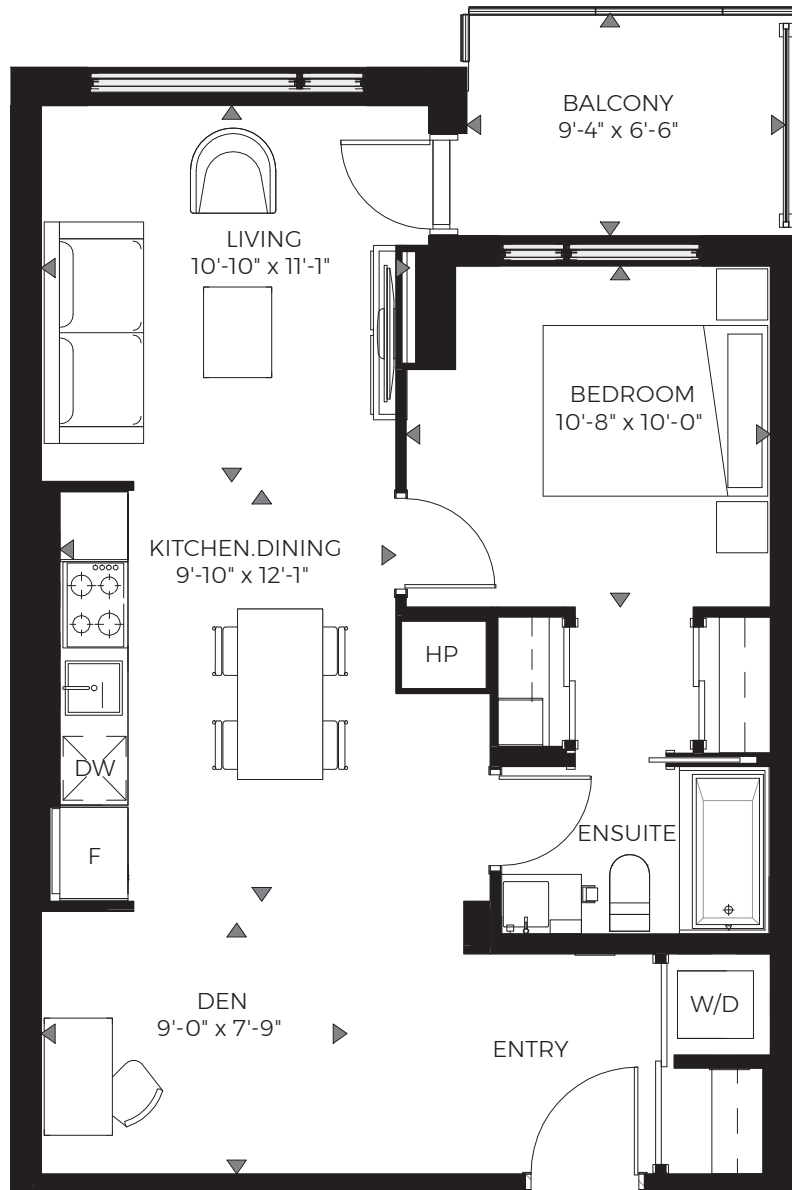

DAZZLE

1 BEDROOM / 688 SQ.FT. / BALCONY / 62 SQ.FT.

UNITS 304-904, 314-914, 318-918

LIVINGATLUMA.CA

Does not include furniture. All dimensions and specifications are subject to change without notice. E.&O.E