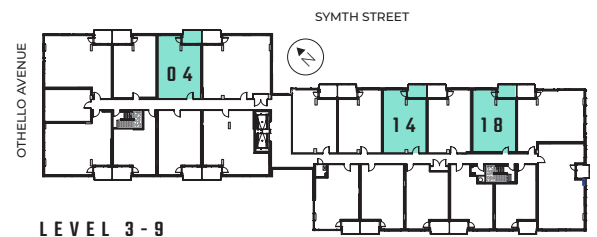

DAZZLE

1 BEDROOM / 688 SQ.FT. / BALCONY / 62 SQ.FT.

UNITS 304-904, 314-914, 318-918

LIVINGATLUMA.CA

Does not include furniture. All dimensions and specifications are subject to change without notice. E.&O.E