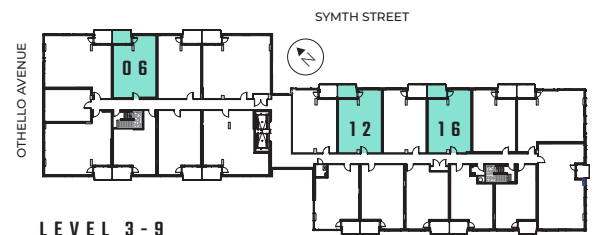

EOS

1 BEDROOM + DEN / 687 SQ.FT. / BALCONY / 62 SQ.FT.

UNITS 306-906, 312-912, 316-916

LIVINGATLUMA.CA

Does not include furniture. All dimensions and specifications are subject to change without notice. E.&O.E