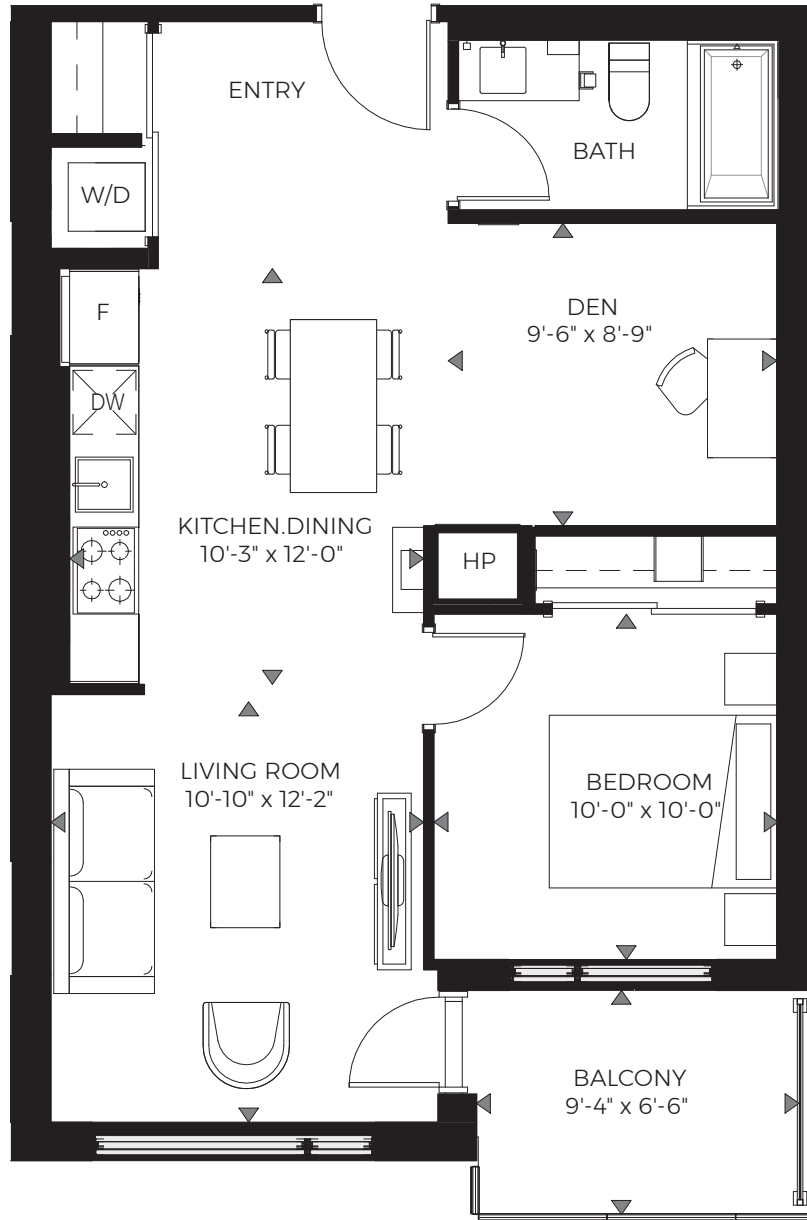

EOS

1 BEDROOM + DEN / 687 SQ.FT. / BALCONY / 62 SQ.FT.

UNITS 306-906, 312-912, 316-916

LIVINGATLUMA.CA

Does not include furniture. All dimensions and specifications are subject to change without notice. E.&O.E