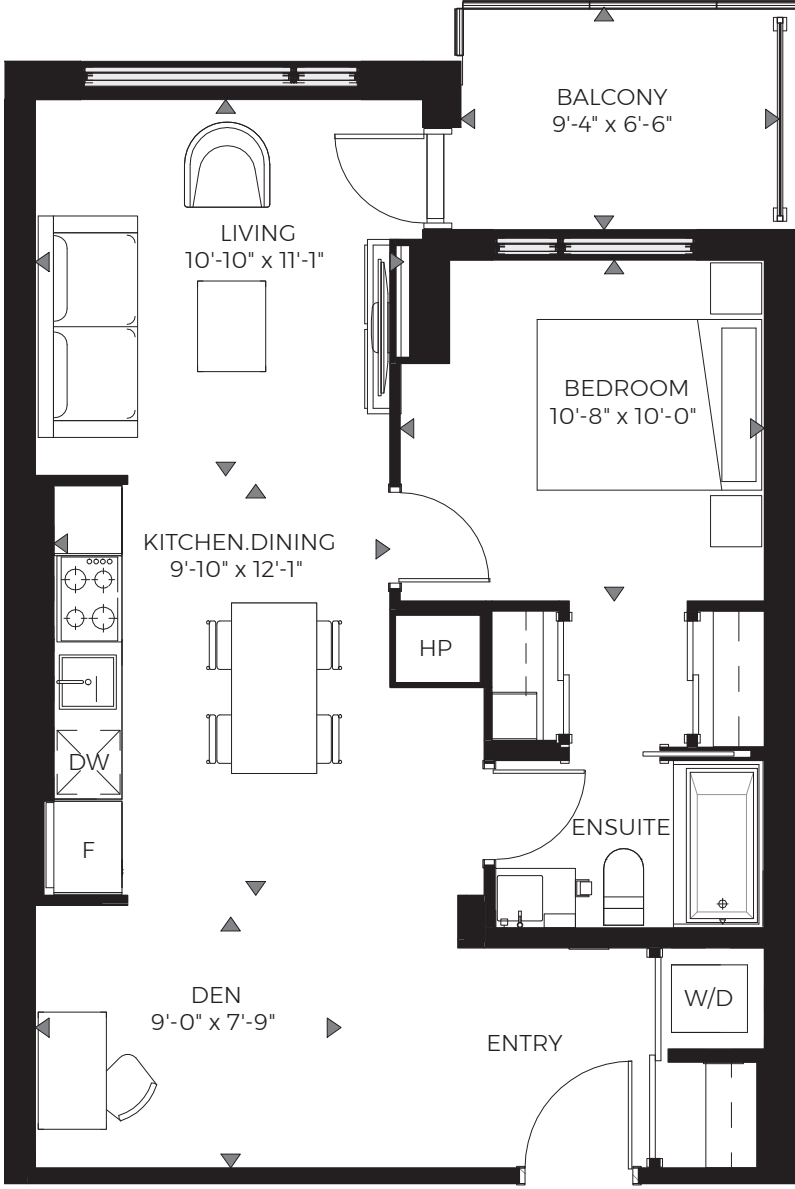

GLITTER

1 BEDROOM / 701 SQ.FT. / BALCONY / 62 SQ.FT.

UNITS 313-913

LIVINGATLUMA.CA

Does not include furniture. All dimensions and specifications are subject to change without notice. E.&O.E