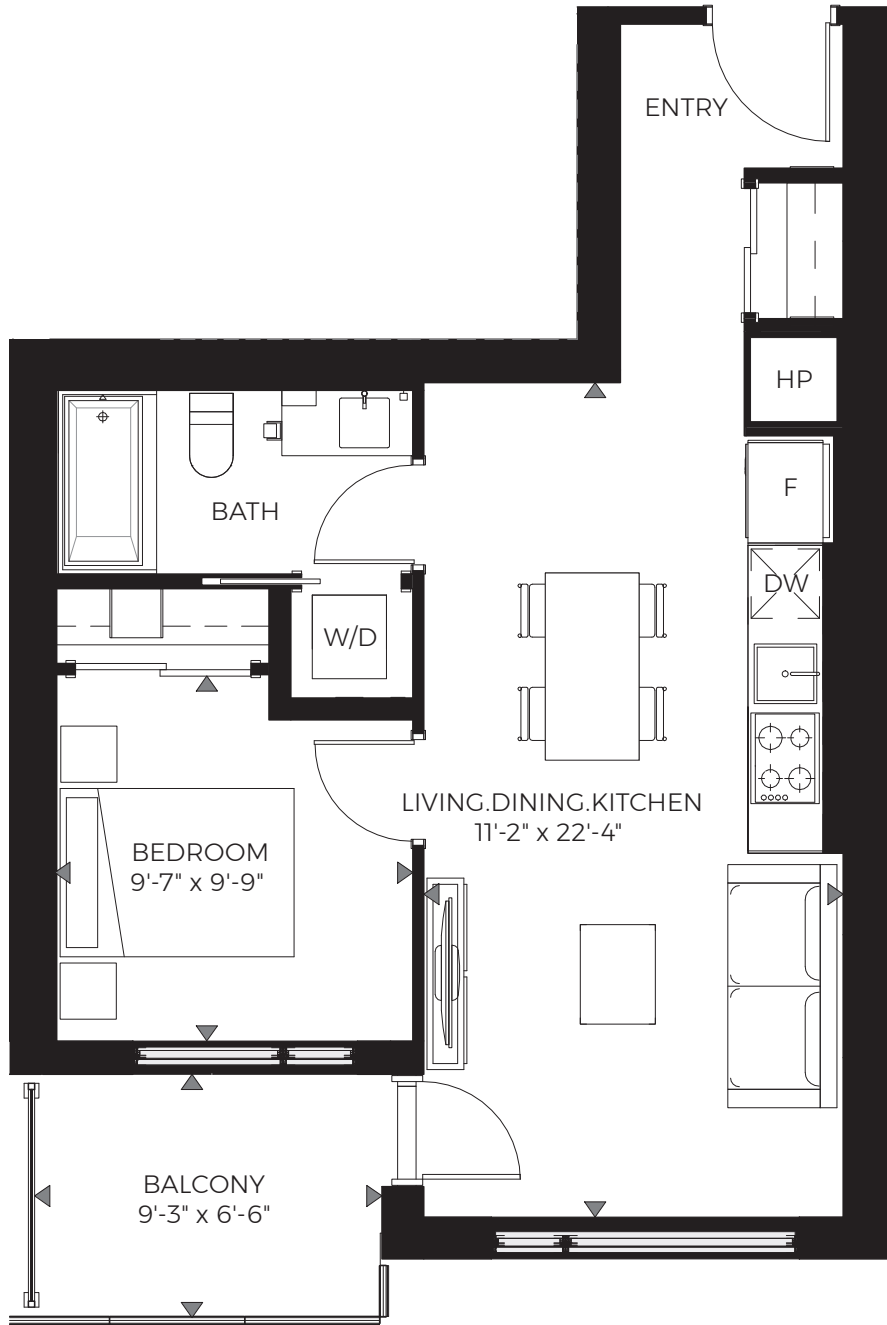

RADIANT

1 BEDROOM / 548 sq.ft. / BALCONY / 62 sq.ft.

UNITS 305-905

RIO CAN LIVING

LIVINGATLUMA.CA

Does not include furniture. All dimensions and specifications are subject to change without notice. E.&O.E