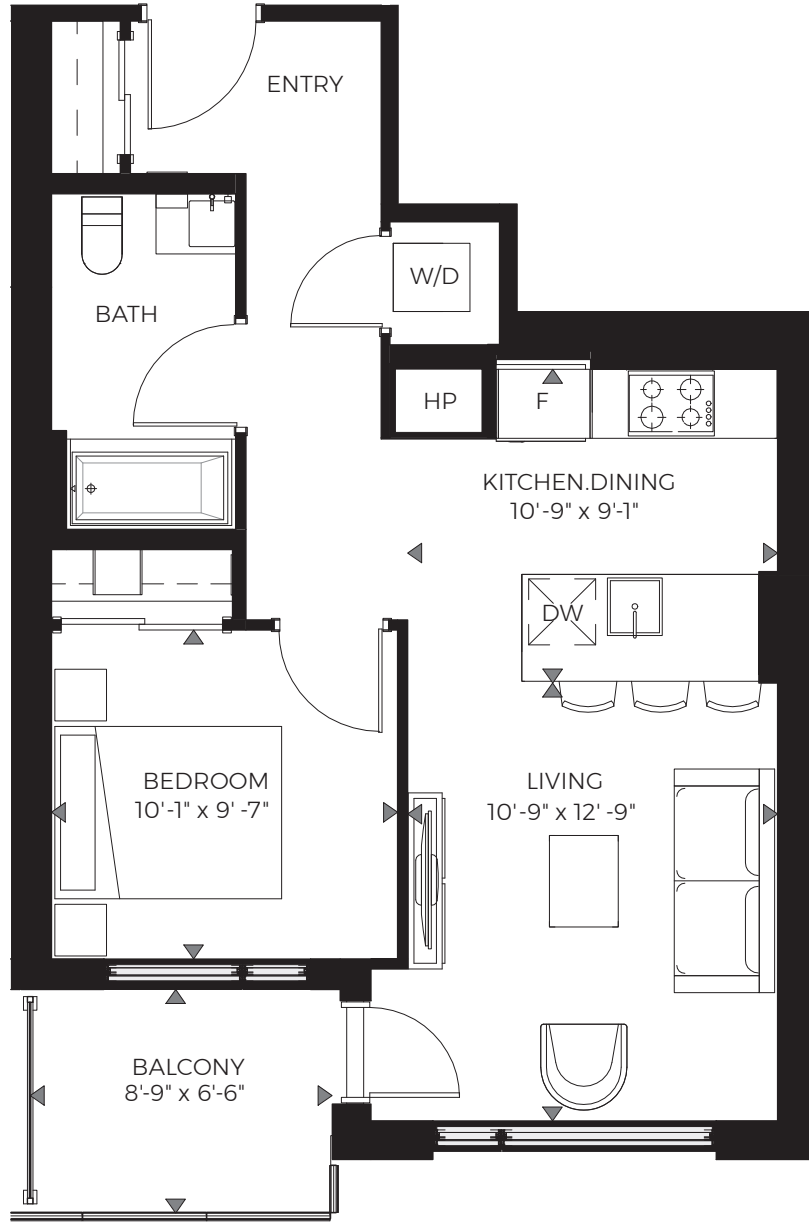

SHINE

1 BEDROOM / 605 sq.ft. / BALCONY / 58 sq.ft.

UNITS 317-917

LEVEL 3-9

LIVINGATLUMA.CA

Does not include furniture. All dimensions and specifications are subject to change without notice. E.&O.E