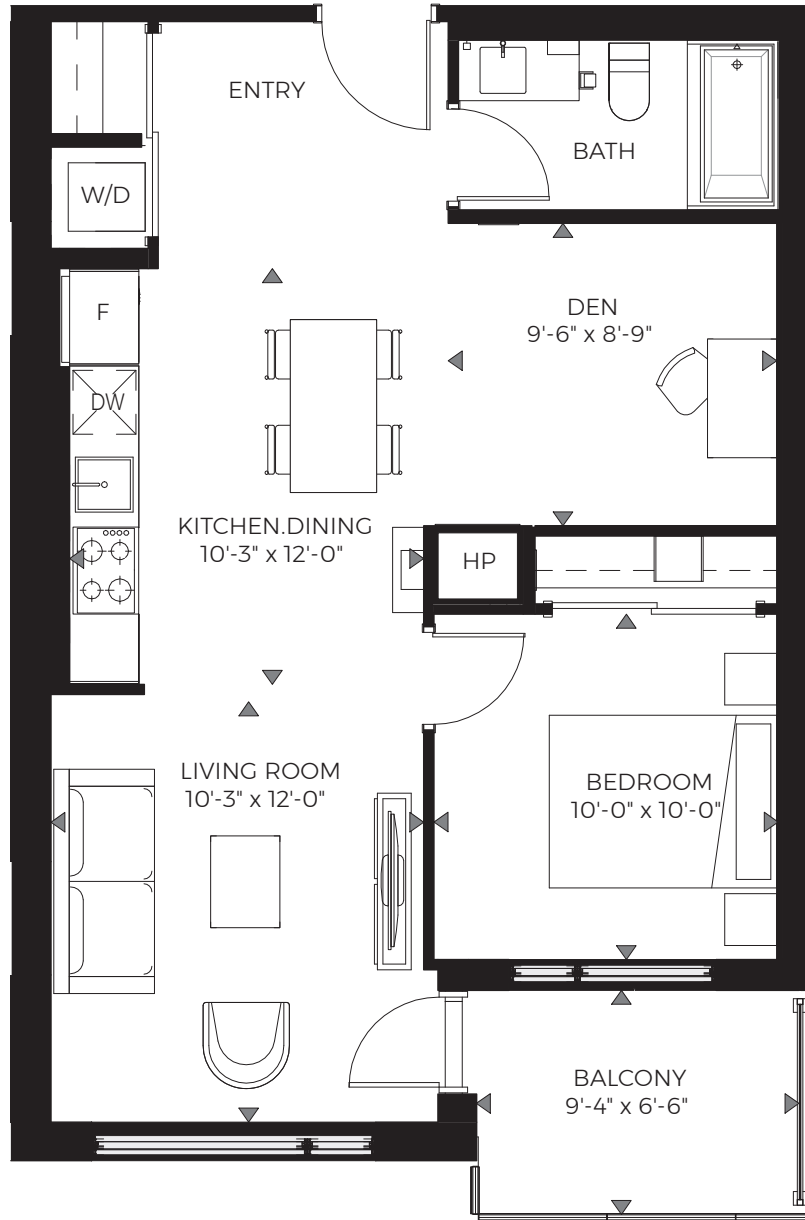

STAR

1 BEDROOM + DEN / 700 SQ.FT. / BALCONY / 62 SQ.FT.

UNITS 303-903

LIVINGATLUMA.CA

Does not include furniture. All dimensions and specifications are subject to change without notice. E.&O.E