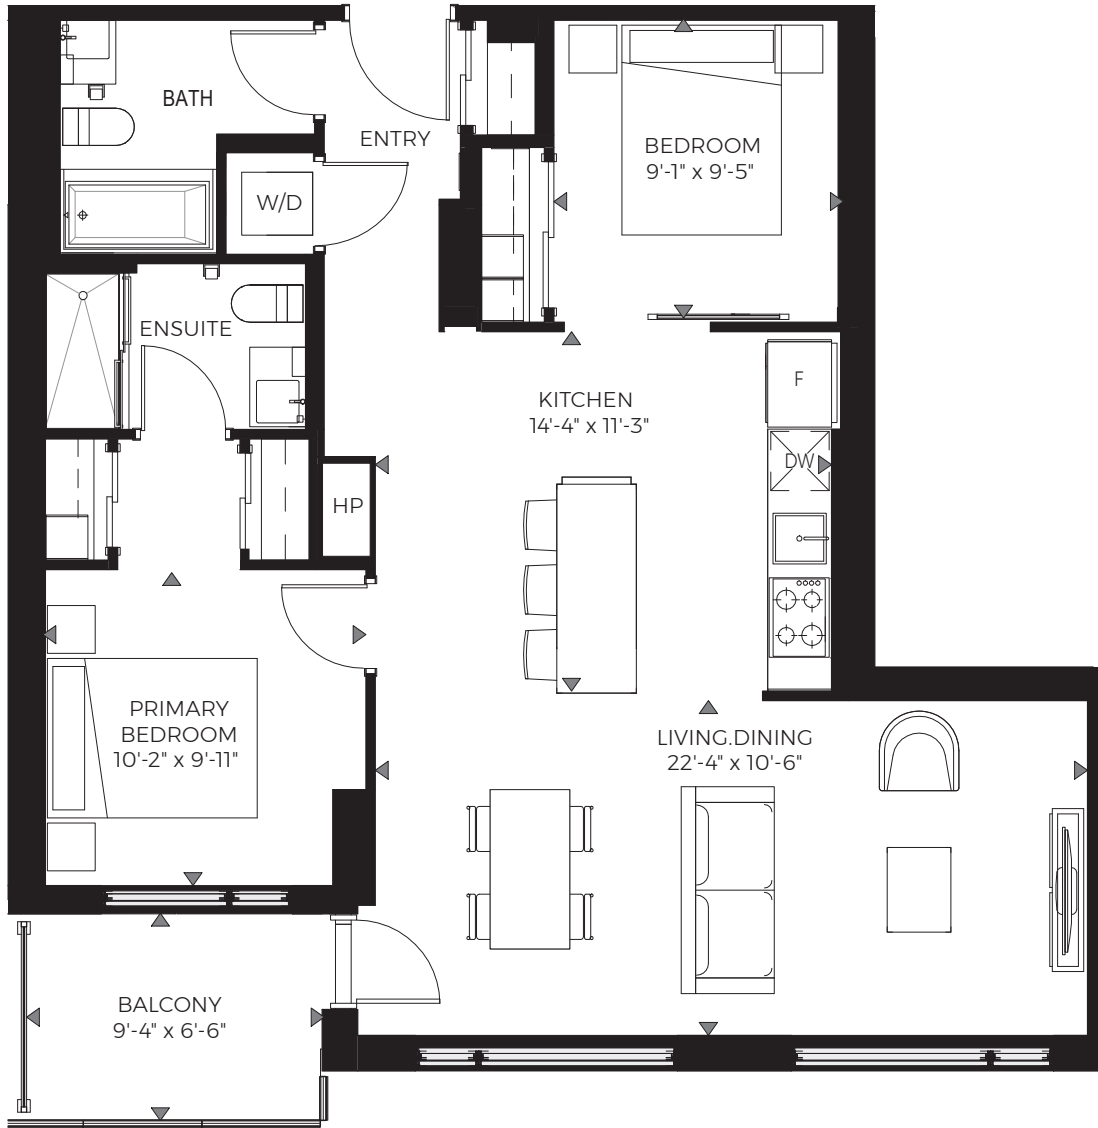

VIVID

2 BEDROOM / 920 SQ.FT. / BALCONY / 62 SQ.FT.

UNITS 301-901

LIVINGATLUMA.CA

Does not include furniture. All dimensions and specifications are subject to change without notice. E.&O.E